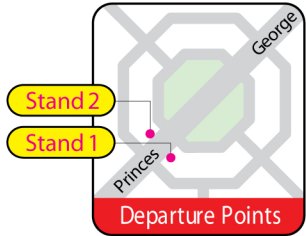

Normanby - St. Clair

All Services

CITIBUS All Services

F End of fare zone

To **St. Clair** Bus departs from **STAND 1** in **Princes Street**
 From **St. Clair** Bus departs from the shelter in the reserve in **Bedford Street**
 To **Normanby** Bus departs from **STAND 2** outside the **Savoy Building** in **Princes Street**
 From **Normanby** Bus departs from corner of **North Road** and **Norwood Street**