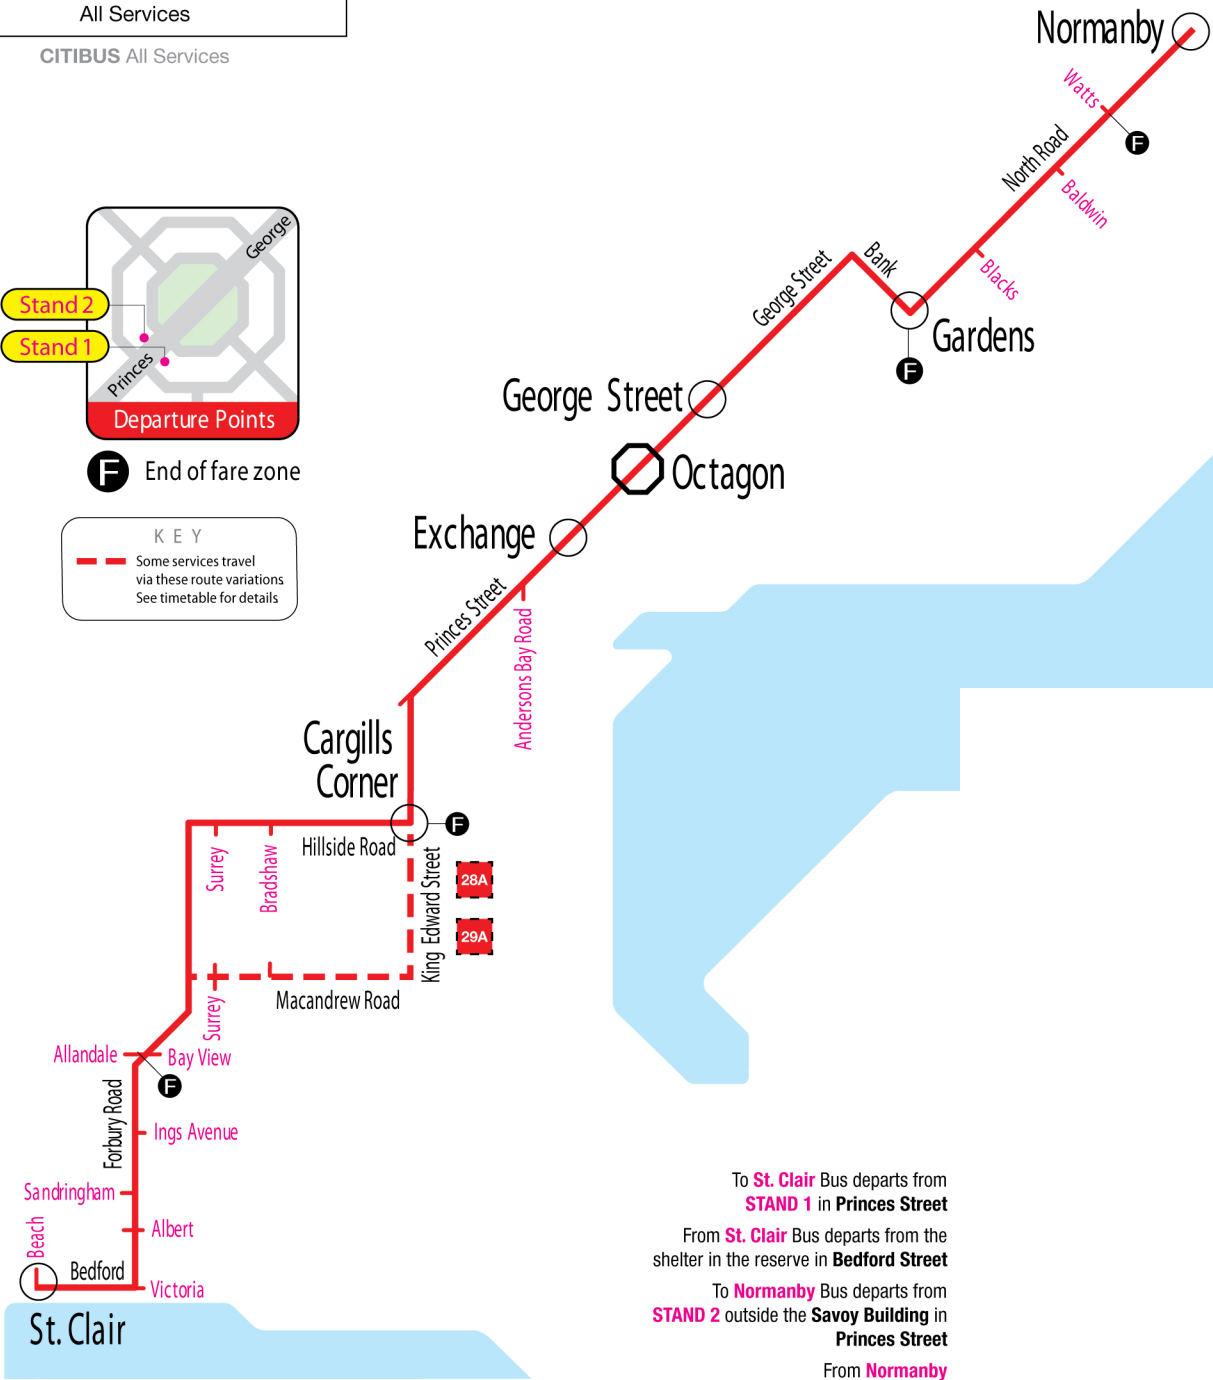

Normanby - St. Clair

All Services

CITIBUS All Services

F End of fare zone

To **St. Clair** Bus departs from **STAND 1** in **Princes Street**
 From **St. Clair** Bus departs from the shelter in the reserve in **Bedford Street**
 To **Normanby** Bus departs from **STAND 2** outside the **Savoy Building** in **Princes Street**
 From **Normanby** Bus departs from corner of **North Road** and **Norwood Street**

Friday only