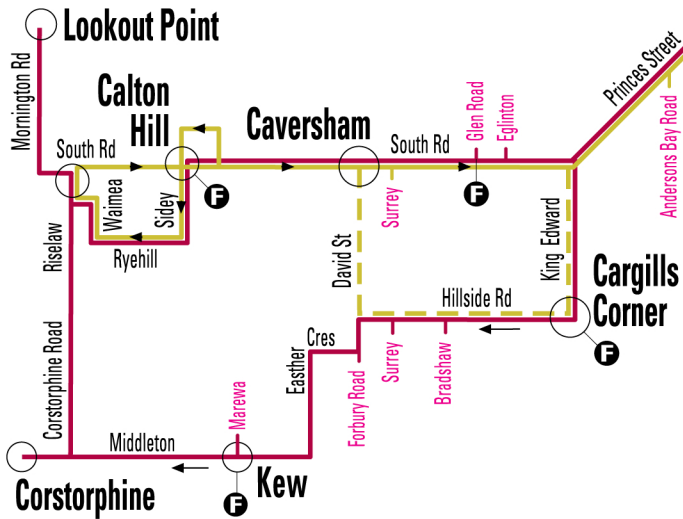

**Pine Hill - Liberton - Dalmore -
Caversham - Lookout Point**

Weekdays only

CITIBUS

Pine Hill - Opoho

Evenings, Weekends, Public Holidays only

CITIBUS

Corstorphine - Lookout Point

Evenings, Weekends, Public Holidays only

CITIBUS

KEY

Some services travel via these route variations. See timetable for details.

Note: All services up to **Lookout Point** travel via **Sidey St, Ryehill St, Waimea Ave**. All services to City travel via **South Road** or **South Road** and **Hillside Road** except 6.30am which travels via **Waimea Ave**. See key for route numbers of these variations.