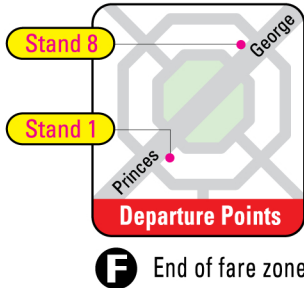

**Pine Hill - Liberton - Dalmore -
Caversham - Lookout Point**

Weekdays only

CITIBUS

Pine Hill - Opoho

Evenings, Weekends, Public Holidays only

CITIBUS

Corstorphine - Lookout Point

Evenings, Weekends, Public Holidays only

CITIBUS

KEY

Some services travel via these route variations. See timetable for details.

Note: All services up to **Lookout Point** travel via **Sidey St, Ryehill St, Waimea Ave**. All services to City travel via **South Road** or **South Road** and **Hillside Road** except 6.30am which travels via **Waimea Ave**. See key for route numbers of these variations.