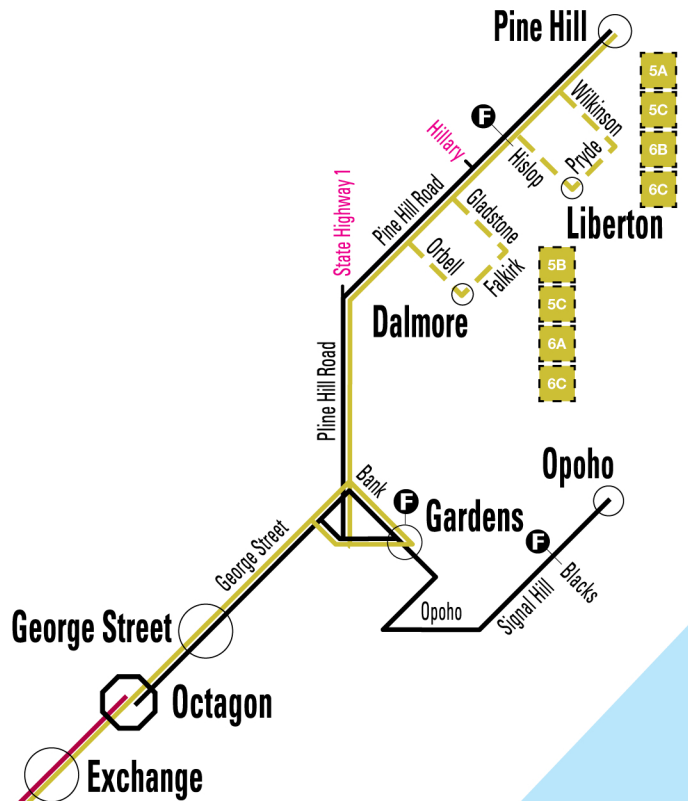

**Pine Hill - Liberton - Dalmore -
Caversham - Lookout Point**

Weekdays only

CITIBUS

Pine Hill - Opoho

Evenings, Weekends, Public Holidays only

CITIBUS

Corstorphine - Lookout Point

Evenings, Weekends, Public Holidays only

CITIBUS

KEY

Some services travel via these route variations. See timetable for details.

Note: All services up to **Lookout Point** travel via **Sidey St, Ryehill St, Waimea Ave**. All services to City travel via **South Road** or **South Road** and **Hillside Road** except 6.30am which travels via **Waimea Ave**. See key for route numbers of these variations.